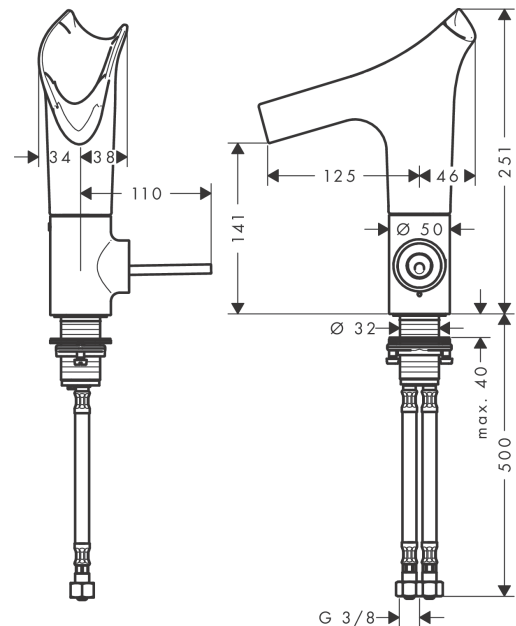

AXOR Starck V

Single lever basin mixer 140 with porcelain spout and waste set

Surfaces: **Chrome** Article Number: **12113000**

Description

product features

- consists of: single lever basin mixer, waste set
- ComfortZone 140
- projection 125 mm
- swivel range adjustable in 2 steps to 120° or 145°
- laminar spray
- EasyClick connection between body and spout with SafetyStop-function
- Spout is dishwasher safe
- material spout: porcelain
- flow rate at 3 bar: 4 l/min
- joystick ceramic cartridge
- non-closing waste set
- connection dimension: DN15
- handle can be positioned on the right or left
- handle position on the side: bottom-side at the base body (not suitable for wash bowls)

Technology

Design awards

Product image

Scale drawing

AXOR Starck V
Single lever basin mixer 140 with porcelain spout and waste set
 Surfaces: **Chrome** Article Number: **12113000**

Flowchart